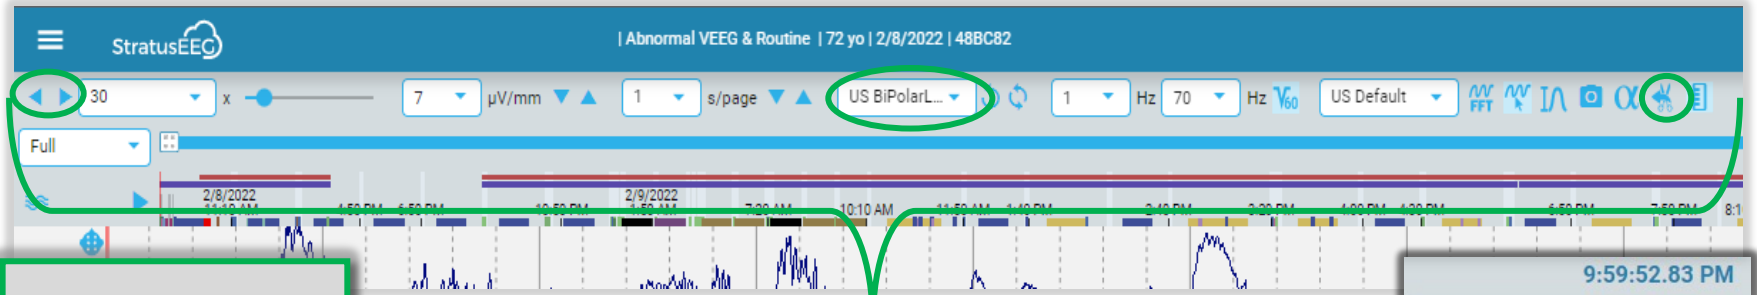

REVIEW WEBPAGE:

Standard Features for Reviewing EEG Data and Video

Standard Features:

Play Forward/Backward Buttons:

Montage Dropdown Menu:

Prune/Undo Prune Icon:

Prune:

Click the **Prune** button to hide the pruned portions of the exam

Undo Prune:

Click the **Undo Prune** button to unhide the pruned portions of the exam

The **Review Toolbar** is located at the top of the Review webpage. The user can customize their review display by making preferred changes to their toolbar settings.

The **Video Review Panel** can be found on the right-hand side of the Review Webpage

- To hide the Panel for more EEG screen visibility, click the **Hide Panel** button
- To pop out the Video, Amplitude, and Event List Windows, click the pop-out icons